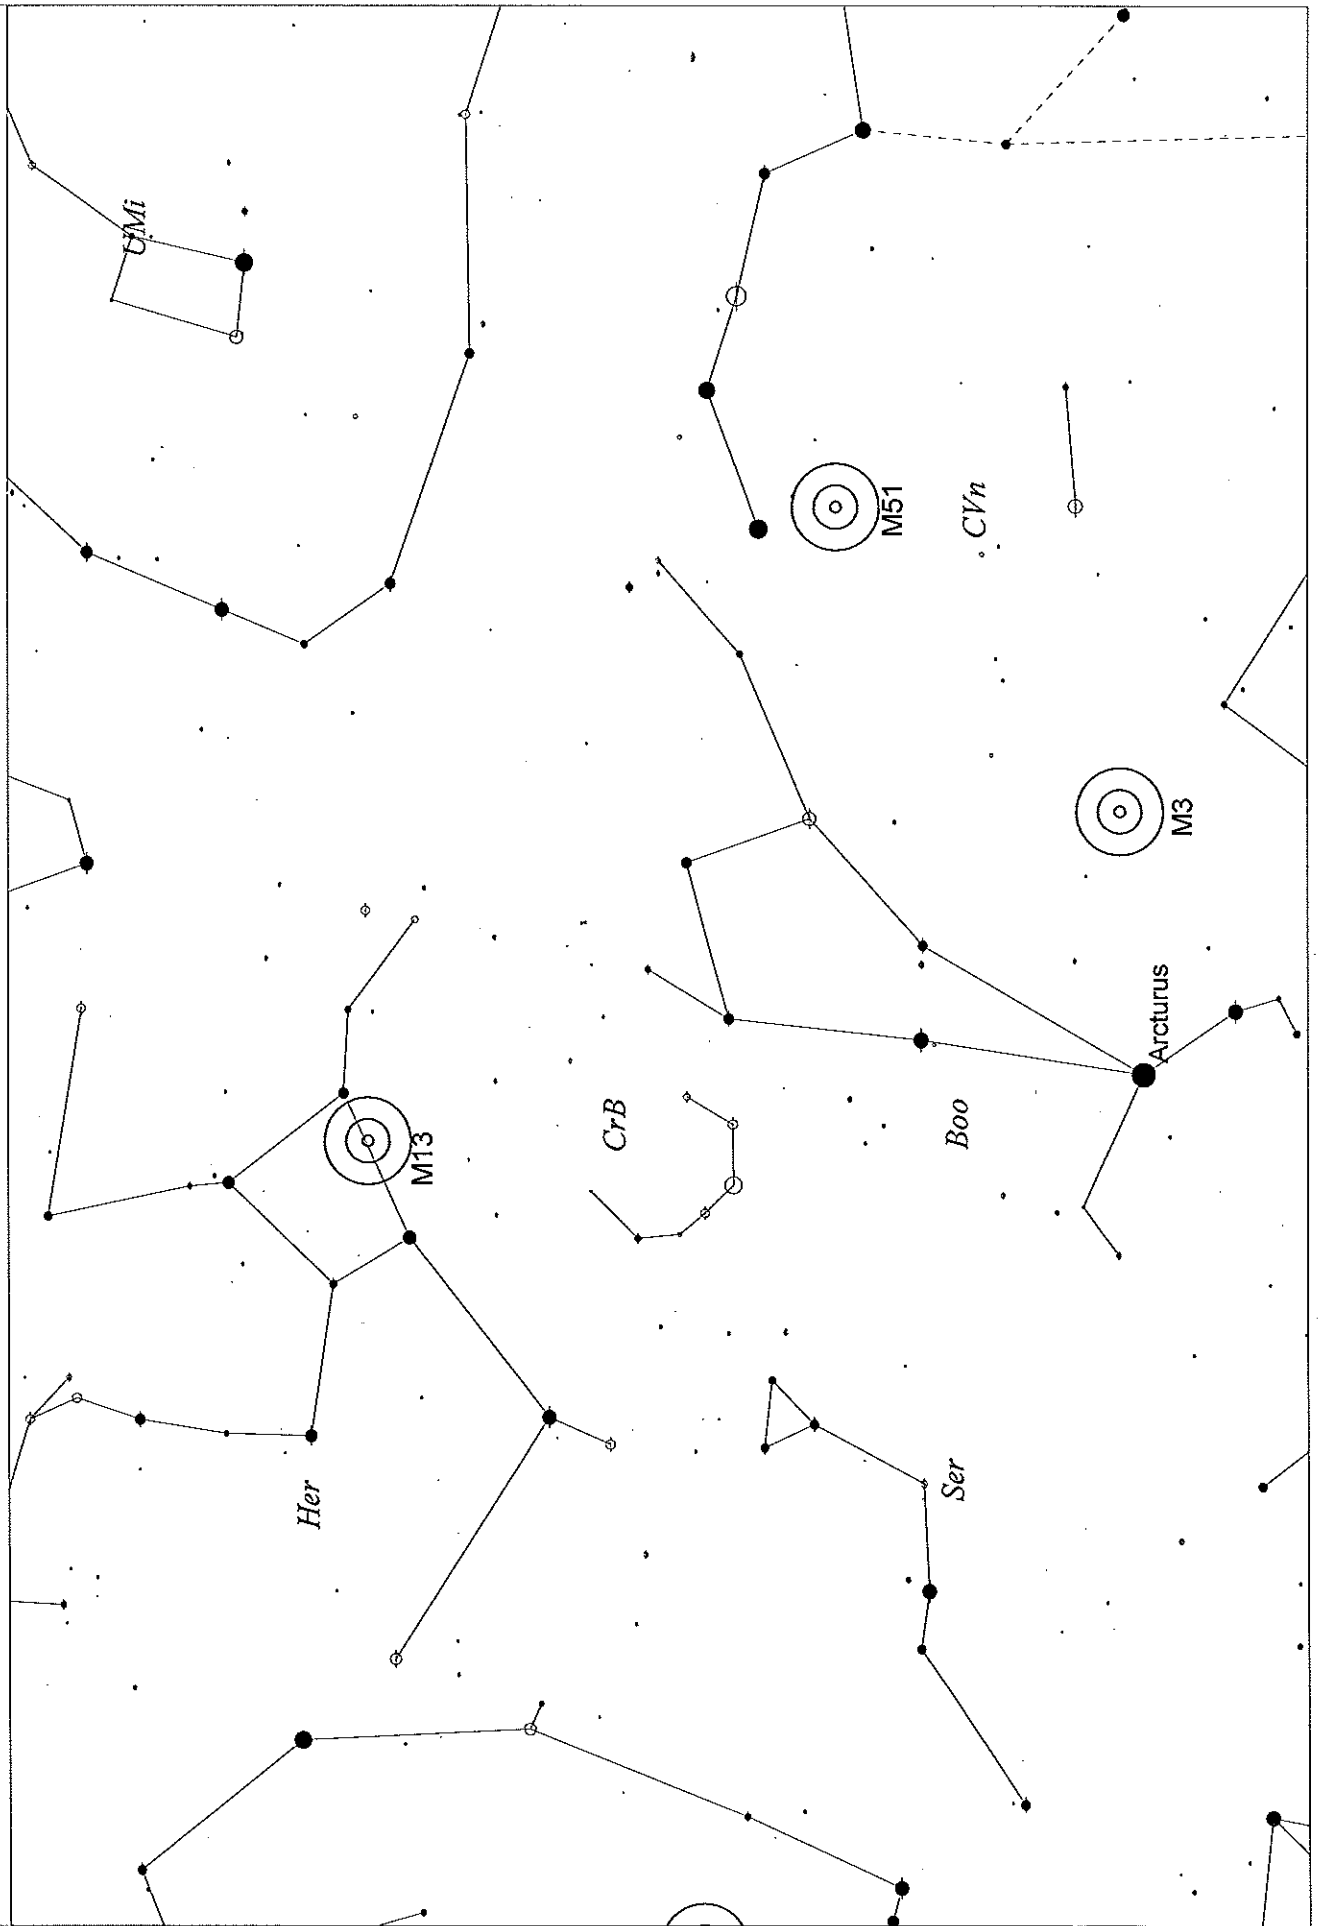

August Splendors - West